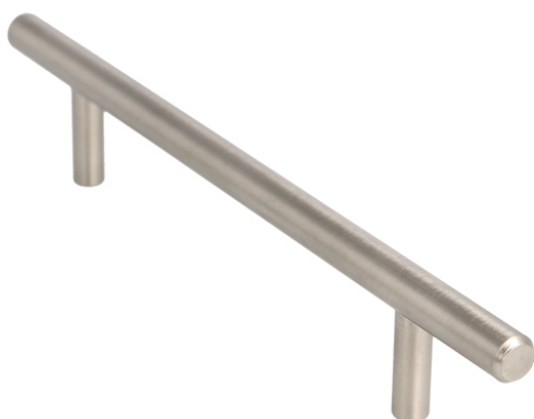

### Description:

Bar Handle 5701, cc 96mm, ø10x160mm, Steel, SS-Look, No Screws

### BAR HANDLE # 5701

Material: Steel

Dimensions:	Overall size:	160 mm	192 mm	224 mm	256 mm	352 mm
	Size c/c:	96 mm	128 mm	160 mm	192 mm	288 mm
	Height:	28 mm	28 mm	28 mm	28 mm	28 mm
	Ø Cross bar:	10 mm	10 mm	10 mm	10 mm	10 mm
	Ø Feet:	8 mm	8 mm	8 mm	8 mm	8 mm

Finish:	Nickel plated	Mat	#17.23.480	#17.23.485	#17.23.490	#17.23.495	#17.23.500
	Stainless steel	Look	#17.23.481	#17.23.486	#17.23.491	#17.23.496	#17.23.501

Screws: No screws